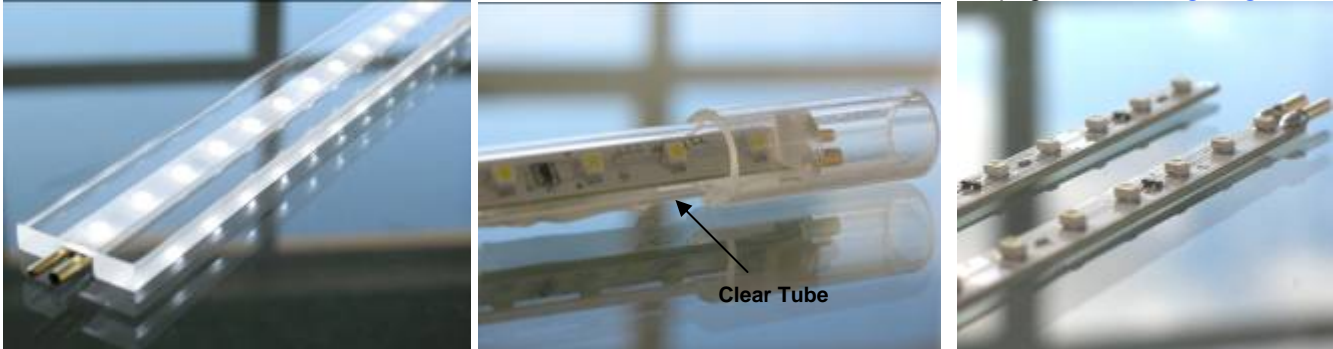

more information see our webpage: www.ledlighting.co.za

LED Lighting SA

LED Emergency Lighting

This product is provided with an emergency back up power supply, which activates the lighting automatically when a power failure occurs. This energy efficient light source is streamlined to fit inconspicuously in to indoor or outdoor environments.

Visit www.ledlighting.co.za

Key Product Features

Optimised LED Lighting Solutions

- ▶ Operates off with **emergency power supply** for 2 hours
- ▶ Enclosed in **Waterproof UV stable** acrylic tubing.
- ▶ Designed to fit **standard fluorescent fittings**.
- ▶ Can be installed using the **same power source** as the fluorescent globe.
- ▶ Simple pluggable connections for **easy installation**.
- ▶ Uses **less than 6 watts** of power.
- ▶ **Low voltage** 12V DC power supply
- ▶ 60,000 hr lifespan of LEDs greatly **reduces maintenance** costs.
- ▶ Safe & **environmentally friendly**. (no mercury used)
- ▶ Robust **unaffected by vibrations** or accidental impact
- ▶ **Unaffected by dust** & moisture
- ▶ Provides **sufficient light** to perform basic tasks

Fits between Fluorescent Tubes