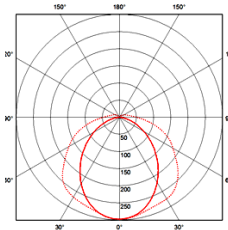

CAPE TOWN

| 021 510 0028
| salesCPT@ledlighting.co.za

DURBAN

| 031 566 5786
| salesDUR@ledlighting.co.za

JOHANNESBURG

| 011 450 0494
| salesJNB@ledlighting.co.za

Semi Clear

	NAME	DRAW POWER (W)	LED COLOUR (CCT)	COLOUR RENDERING INDEX (CRI)	LUMINOUS FLUX (LM)	EFFICIENCY (LM/W)	COVER / DIFFUSER
OPTICAL	VP2 32W 1200	31.5	2700k,4000k,5700k	85-80	4043-4468	128-142	Semi Clear
	VP2 43W 1200	42	2700k,4000k,5700k	85-80	5146 - 5687	123-135	Semi Clear
	VP2 53W 1500	52.5	2700k,4000k,5700k	85-80	6432-7109	123-135	Semi Clear