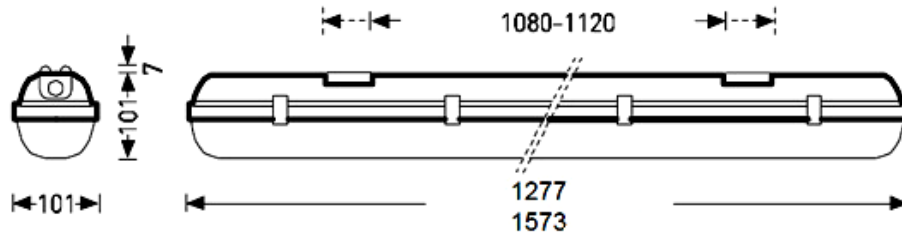

CAPE TOWN

| 021 510 0028
| salesCPT@ledlighting.co.za

DURBAN

| 031 566 5786
| salesDUR@ledlighting.co.za

JOHANNESBURG

| 011 450 0494
| salesJNB@ledlighting.co.za

DIMENSIONS

NAME	DRAW POWER (W)	LENGTH (MM)	WIDTH (MM)	HEIGHT (MM)
VP2 1200	32	1277	101	108
VP2 1200	43	1277	101	108
VP2 1500	53	1573	101	108

GENERAL SPECIFICATIONS

GENERAL SPECIFICATIONS

DESCRIPTION	SPECIFICATION
LED chip type	Osram Duris 2835
LED operating current (mA)	350mA
LED working life (L70)	>54 000hrs (Ta=40°C)
Driver type options	Vossloh Schwabe / Tridonic
Driver input voltage AC(V)	110V - 220V
Driver power factor (pf)	>0.95λ
Driver nominal-life	100 000hrs (Tc = 55°C)
Driver dimming option	DALI / 0 - 10V
Driver emergency power option	2.5hrs @ 10%
Driver Total Harmonic Distortion (THD)	<20%
Driver certification	EN 61317-2-13
IP rating	IP66
SABS company certification	10089/15954
Operating temperature range	- 20° C to + 40° C
Housing material	Polycarbonate body & cover, stainless steel clips
Impact resistance	6J
Product weight including packaging	+/- 2.6kg (1200) / 3.0kg (1500)
Product weight excluding packaging	+/- 2.1kg (1200) / 2.4kg (1500)
Product warranty	5 Years
Reticulation input options	Side entry / Rear entry
Cable sealing options	Compression gland / Cable grommet
Operating ambient temperature (ta)	-20°C-+35°C