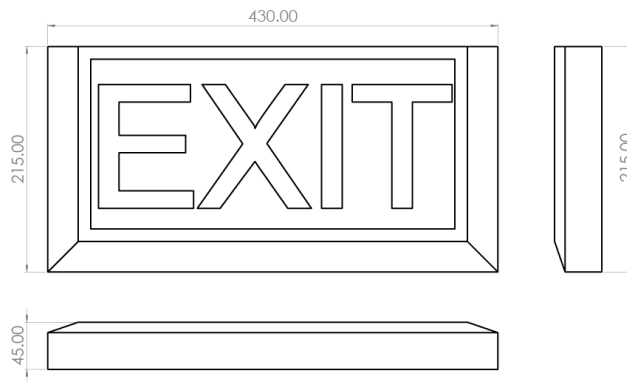

CAPE TOWN
| 021 510 0028
| sales@ledlighting.co.za

DURBAN
| 031 566 5786
| sales@ledlighting.co.za

JOHANNESBURG
| 011 450 0494
| sales@ledlighting.co.za

DIMENSIONS	NAME	VOLTS (V)	DRAW POWER (W)	LENGTH (mm)	WIDTH (mm)	HEIGHT (mm)
		EXIT SIGN	220 - 230 VAC	7W	430	45