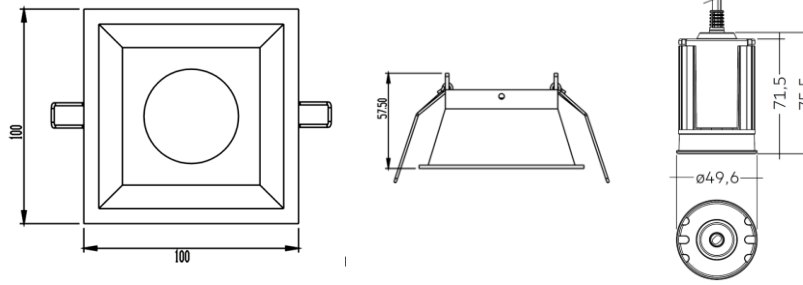

Cut out size:

- Dimensions: 100mm x 100mm
- Cut out: 90mm x 90mm

GENERAL SPECIFICATIONS

GENERAL SPECIFICATIONS

DESCRIPTION	SPECIFICATION
LED chip type	Tridonic
LED operating current	45 mA AC(10W) / 250-350mA DC (9W & 12W)
LED working life (L80B10)	>50 000hrs @ Ta=25 deg C
Driver type	Tridonic / Vossloh Schwable / TCI
Driver input voltage	110V - 230V
Driver power factor	>0.95λ
Driver nominal life	100 000hrs @ Ta=25 deg C
Driver dimming	Non - dim / DALI / Bluetooth / Touch DIM
Driver Total Harmonic Distortion (THD)	<20%
Driver surge protection (KV)	2KV
Driver compliance	EN 61347-2-13:2006
IP rating	IP20
SABS company certification	10089/15954
Operating temperature range	0°C to +30°C
Housing material	Aluminium / Plastic
Product warranty	5 Years
Product weight excluding packaging	+/- 1.33kg
Product weight including packaging	+/- 1.57kg