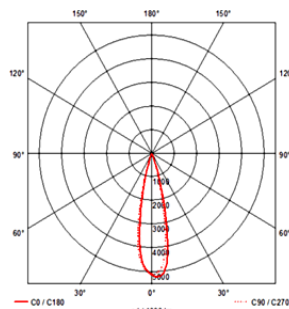

PRODUCT SPECIFICATIONS SHEET

CATEGORY | DOWNLIGHT LUMINAIRES

KEY FEATURES

- **LED COB up to 12W.**
- **Luminaire efficacy:** Up to 104lm/W.
- **Heatsink:** Aluminium
- **Mounting:** Ceiling mounted recessed.
- **Luminaire colour options:** White / Black / Custom colour on request.
- **Driver lifetime:** >100 000 hrs.
- **LED lifetime (L80B10):** >50 000 hrs.
- **Dimming options:** DALI, Bluetooth, Touch DIM, Triac

PHOTOMETRICS

	NAME	DRAW POWER (W)	LED COLOUR (CCT)	COLOUR RENDERING INDEX (CRI)	LUMINOUS FLUX (LM)	LUMINAIRE EFFICACY (LM/W)	BEAM ANGLE
LUMINAIRE DATA	ADDO R 90X90 SQ	9	2700K, 3000K, 4000K	92	711 - 936	79 - 104	12°/24°/36°
	ADDO R 90X90 SQ	10	2700K, 3000K, 4000K	92	660 - 800	66 - 80	12°/24°/36°
	ADDO R 90X90 SQ	12	2700K, 3000K, 4000K	92	948 - 1248	79 - 104	12°/24°/36°

PHOTOMETRICS

ADDO R 90X90 SQ 12°

ADDO R 90X90 SQ 24°

ADDO R 90X90 SQ 36°

FIXTURE FEATURES AND WARRANTY

IP20

5Year
WARRANTY

Cut out size:

- Dimensions: 100mm x 100mm
- Cut out: 90mm x 90mm

GENERAL SPECIFICATIONS

GENERAL SPECIFICATIONS

DESCRIPTION	SPECIFICATION
LED chip type	Tridonic
LED operating current	45 mA AC(10W) / 250-350mA DC (9W & 12W)
LED working life (L80B10)	>50 000hrs @ Ta=25 deg C
Driver type	Tridonic / Vossloh Schwable / TCI
Driver input voltage	110V - 230V
Driver power factor	>0.95λ
Driver nominal life	100 000hrs @ Ta=25 deg C
Driver dimming	Non - dim / DALI / Bluetooth / Touch DIM
Driver Total Harmonic Distortion (THD)	<20%
Driver surge protection (KV)	2KV
Driver compliance	EN 61347-2-13:2006
IP rating	IP20
SABS company certification	10089/15954
Operating temperature range	0°C to +30°C
Housing material	Aluminium / Plastic
Product warranty	5 Years
Product weight excluding packaging	+/- 1.33kg
Product weight including packaging	+/- 1.57kg