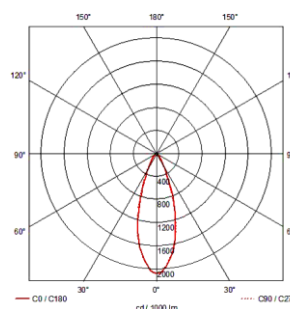

PHOTOMETRICS

	NAME	DRAW POWER (W)	LED COLOUR (CCT)	COLOUR RENDERING INDEX (CRI)	LUMINOUS FLUX (LM)	LUMINAIRE EFFICACY (LM/W)	BEAM ANGLE
LUMINAIRE DATA	ADDO R 90X90 SQ	9	2700K, 3000K, 4000K	92	711 - 936	79 - 104	12°/24°/36°
	ADDO R 90X90 SQ	10	2700K, 3000K, 4000K	92	660 - 800	66 - 80	12°/24°/36°
	ADDO R 90X90 SQ	12	2700K, 3000K, 4000K	92	948 - 1248	79 - 104	12°/24°/36°

PHOTOMETRICS

ADDO R 90X90 SQ 12°

ADDO R 90X90 SQ 24°

ADDO R 90X90 SQ 36°

FIXTURE FEATURES AND WARRANTY

IP20

5Year
WARRANTY

Cut out size:

- Dimensions: 100mm x 100mm
- Cut out: 90mm x 90mm

GENERAL SPECIFICATIONS

GENERAL SPECIFICATIONS

DESCRIPTION	SPECIFICATION
LED chip type	Tridonic
LED operating current	45 mA AC(10W) / 250-350mA DC (9W & 12W)
LED working life (L80B10)	>50 000hrs @ Ta=25 deg C
Driver type	Tridonic / Vossloh Schwable / TCI
Driver input voltage	110V - 230V
Driver power factor	>0.95λ
Driver nominal life	100 000hrs @ Ta=25 deg C
Driver dimming	Non - dim / DALI / Bluetooth / Touch DIM
Driver Total Harmonic Distortion (THD)	<20%
Driver surge protection (KV)	2KV
Driver compliance	EN 61347-2-13:2006
IP rating	IP20
SABS company certification	10089/15954
Operating temperature range	0°C to +30°C
Housing material	Aluminium / Plastic
Product warranty	5 Years
Product weight excluding packaging	+/- 1.33kg
Product weight including packaging	+/- 1.57kg