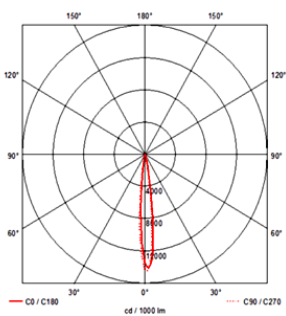

PRODUCT SPECIFICATIONS SHEET

CATEGORY | DOWNLIGHT LUMINAIRES

KEY FEATURES

- **LED COB up to 12W.**
- **Luminaire efficacy:** Up to 104lm/W.
- **Heatsink:** Aluminium
- **Mounting:** Ceiling mounted recessed.
- **Luminaire colour options:** White / Black / Custom colour on request.
- **Driver lifetime:** >100 000 hrs.
- **LED lifetime (L80B10):** >50 000 hrs.
- **Dimming options:** DALI, Bluetooth, Touch DIM, Triac

PHOTOMETRICS

	NAME	DRAW POWER (W)	LED COLOUR (CCT)	COLOUR RENDERING INDEX (CRI)	LUMINOUS FLUX (LM)	LUMINAIRE EFFICACY (LM/W)	BEAM ANGLE
LUMINAIRE DATA	ADDO R 90X90 SQ	9	2700K, 3000K, 4000K	92	711 - 936	79 - 104	12°/24°/36°
	ADDO R 90X90 SQ	10	2700K, 3000K, 4000K	92	660 - 800	66 - 80	12°/24°/36°
	ADDO R 90X90 SQ	12	2700K, 3000K, 4000K	92	948 - 1248	79 - 104	12°/24°/36°

PHOTOMETRICS

ADDO R 90X90 SQ 12°

ADDO R 90X90 SQ 24°

ADDO R 90X90 SQ 36°

FIXTURE FEATURES AND WARRANTY

IP20

5Year
WARRANTY

Cut out size:

- Dimensions: 100mm x 100mm
- Cut out: 90mm x 90mm

GENERAL SPECIFICATIONS

GENERAL SPECIFICATIONS

DESCRIPTION	SPECIFICATION
LED chip type	Tridonic
LED operating current	45 mA AC(10W) / 250-350mA DC (9W & 12W)
LED working life (L80B10)	>50 000hrs @ Ta=25 deg C
Driver type	Tridonic / Vossloh Schwable / TCI
Driver input voltage	110V - 230V
Driver power factor	>0.95λ
Driver nominal life	100 000hrs @ Ta=25 deg C
Driver dimming	Non - dim / DALI / Bluetooth / Touch DIM
Driver Total Harmonic Distortion (THD)	<20%
Driver surge protection (KV)	2KV
Driver compliance	EN 61347-2-13:2006
IP rating	IP20
SABS company certification	10089/15954
Operating temperature range	0°C to +30°C
Housing material	Aluminium / Plastic
Product warranty	5 Years
Product weight excluding packaging	+/- 1.33kg
Product weight including packaging	+/- 1.57kg