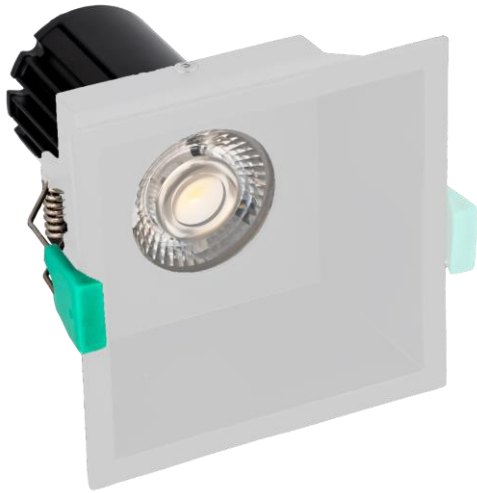

PRODUCT SPECIFICATIONS SHEET

CATEGORY | DOWNLIGHT LUMINAIRES

KEY FEATURES

- **LED COB up to 12W.**
- **Luminaire efficacy:** Up to 104lm/W.
- **Heatsink:** Aluminium
- **Mounting:** Ceiling mounted recessed.
- **Luminaire colour options:** White / Black / Custom colour on request.
- **Driver lifetime:** >100 000 hrs.
- **LED lifetime (L80B10):** >50 000 hrs.
- **Dimming options:** DALI, Bluetooth, Touch DIM, Triac

PHOTOMETRICS

	NAME	DRAW POWER (W)	LED COLOUR (CCT)	COLOUR RENDERING INDEX (CRI)	LUMINOUS FLUX (LM)	LUMINAIRE EFFICACY (LM/W)	BEAM ANGLE
LUMINAIRE DATA	ADDO R 90X90 SQ	9	2700K, 3000K, 4000K	92	711 - 936	79 - 104	12°/24°/36°
	ADDO R 90X90 SQ	10	2700K, 3000K, 4000K	92	660 - 800	66 - 80	12°/24°/36°
	ADDO R 90X90 SQ	12	2700K, 3000K, 4000K	92	948 - 1248	79 - 104	12°/24°/36°

- Dimensions: 100mm x 100mm
- Cut out: 90mm x 90mm

GENERAL SPECIFICATIONS

GENERAL SPECIFICATIONS

DESCRIPTION	SPECIFICATION
LED chip type	Tridonic
LED operating current	45 mA AC(10W) / 250-350mA DC (9W & 12W)
LED working life (L80B10)	>50 000hrs @ Ta=25 deg C
Driver type	Tridonic / Vossloh Schwable / TCI
Driver input voltage	110V - 230V
Driver power factor	>0.95λ
Driver nominal life	100 000hrs @ Ta=25 deg C
Driver dimming	Non - dim / DALI / Bluetooth / Touch DIM
Driver Total Harmonic Distortion (THD)	<20%
Driver surge protection (KV)	2KV
Driver compliance	EN 61347-2-13:2006
IP rating	IP20
SABS company certification	10089/15954
Operating temperature range	0°C to +30°C
Housing material	Aluminium / Plastic
Product warranty	5 Years
Product weight excluding packaging	+/- 1.33kg
Product weight including packaging	+/- 1.57kg