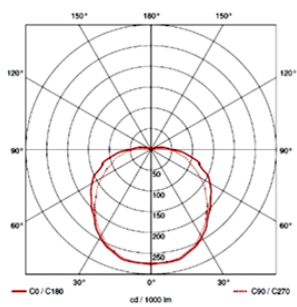

PHOTOMETRICS

BALULE R - OPAL

FIXTURE FEATURES AND WARRANTY

IP66

IK10

5Year
WARRANTY