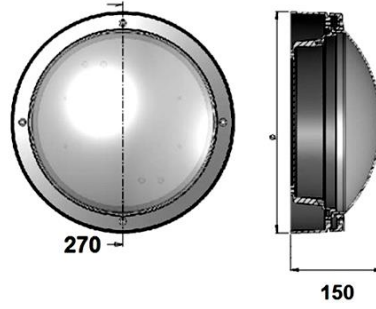

GENERAL SPECIFICATIONS

GENERAL SPECIFICATIONS

DESCRIPTION	SPECIFICATION
LED chip type	Samsung
LED operating current	116mA
LED working life (L80B10)	>75 000hrs @ Ta = 25 deg C
Driver type	Tridonic / Vossloh Schwable / TCI
Driver input voltage	110V - 230V
Driver power factor	>0.95λ
Driver nominal life	100 000hrs @ Ta = 25 deg C
Driver dimming	Non - dim
Driver Total Harmonic Distortion (THD)	<20%
Driver surge protection (KV)	2KV
Driver compliance	EN 6 1347-2-13:2006
IP rating	IP20
SABS company certification	10089/15954
Operating temperature range	-20°C to +40°C
Housing material	Aluminium / Acrylic
Product warranty	5 Years
Product weight excluding packaging	+/- 2.5kg
Product weight including packaging	+/- 2.8kg