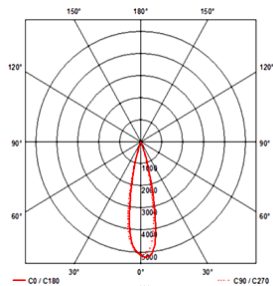

PRODUCT SPECIFICATIONS SHEET

CATEGORY | DOWNLIGHT LUMINAIRES

KEY FEATURES

- **LED COB up to 35W.**
- **Luminaire efficacy:** Up to 110lm/W.
- **Heatsink:** Aluminium
- **Mounting:** Ceiling mounted recessed.
- **Luminaire colour options:** White / Black / Custom colour on request.
- **Driver lifetime:** >100 000 hrs.
- **LED lifetime (L80B10):** >75 000 hrs.
- **Dimming options:** DALI, Bluetooth, Touch DIM
- Luminaire supplied with external driver.

PHOTOMETRICS

	NAME	DRAW POWER (W)	LED COLOUR (CCT)	COLOUR RENDERING INDEX (CRI)	LUMINOUS FLUX (LM)	LUMINAIRE EFFICACY (LM/W)	BEAM ANGLE
LUMINAIRE DATA	ETOSHA 210 R	16	3000K, 3500K, 4000K, 5000K	92	1440 - 1760	90 - 110	20°/30°/38°/60°
	ETOSHA 210 R	30	3000K, 3500K, 4000K, 5000K	92	2700 - 3300	90 - 110	20°/30°/38°/60°
	ETOSHA 210 R	35	3000K, 3500K, 4000K, 5000K	92	3150 - 3850	90 - 110	20°/30°/38°/60°

PHOTOMETRICS

ETOSHA 210 R 20°

ETOSHA 210 R 30°

ETOSHA 210 R 38°

ETOSHA 210 R 60°

FIXTURE FEATURES AND WARRANTY

IP20

5Year
WARRANTY

Cut out size:

- (16W & 30W) = 145mm
- (35W) = 202mm
- Dimensions: 230mm Ø
- Cut out: 210mm Ø

GENERAL SPECIFICATIONS

GENERAL SPECIFICATIONS

DESCRIPTION	SPECIFICATION
LED chip type	Samsung / Vossloh Schwable
LED operating current	450 - 950mA
LED working life (L80B10)	>75 000hrs @ Ta = 25 deg C
Driver type	Tridonic / Vossloh Schwable / TCI
Driver input voltage	110V - 230V
Driver power factor	>0.95λ
Driver nominal life	100 000hrs @ Ta = 25 deg C
Driver dimming	Non - dim / DALI / Bluetooth / Touch DIM
Driver Total Harmonic Distortion (THD)	<20%
Driver surge protection (KV)	2KV
Driver compliance	EN 6 1347-2-13:2006
IP rating	IP20
SABS company certification	10089/15954
Operating temperature range	0°C to +30°C
Housing material	Aluminium / Plastic
Product warranty	5 Years
Product weight excluding packaging	+/- 1.33kg
Product weight including packaging	+/- 1.57kg