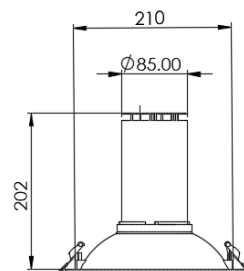

Cut out size:

- (16W & 30W) = 145mm
- (35W) = 202mm
- Dimensions: 230mm Ø
- Cut out: 210mm Ø

GENERAL SPECIFICATIONS

GENERAL SPECIFICATIONS

DESCRIPTION	SPECIFICATION
LED chip type	Samsung / Vossloh Schwable
LED operating current	450 - 950mA
LED working life (L80B10)	>75 000hrs @ Ta = 25 deg C
Driver type	Tridonic / Vossloh Schwable / TCI
Driver input voltage	110V - 230V
Driver power factor	>0.95λ
Driver nominal life	100 000hrs @ Ta = 25 deg C
Driver dimming	Non - dim / DALI / Bluetooth / Touch DIM
Driver Total Harmonic Distortion (THD)	<20%
Driver surge protection (KV)	2KV
Driver compliance	EN 6 1347-2-13:2006
IP rating	IP20
SABS company certification	10089/15954
Operating temperature range	0°C to +30°C
Housing material	Aluminium / Plastic
Product warranty	5 Years
Product weight excluding packaging	+/- 1.33kg
Product weight including packaging	+/- 1.57kg