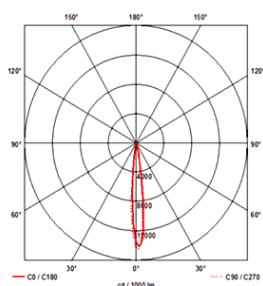

PHOTOMETRICS

	NAME	DRAW POWER (W)	LED COLOUR (CCT)	COLOUR RENDERING INDEX (CRI)	LUMINOUS FLUX (LM)	LUMINAIRE EFFICACY (LM/W)	BEAM ANGLE
LUMINAIRE DATA	ETOSHA 210 R	16	3000K, 3500K, 4000K, 5000K	92	1440 - 1760	90 - 110	20°/30°/38°/60°
	ETOSHA 210 R	30	3000K, 3500K, 4000K, 5000K	92	2700 - 3300	90 - 110	20°/30°/38°/60°
	ETOSHA 210 R	35	3000K, 3500K, 4000K, 5000K	92	3150 - 3850	90 - 110	20°/30°/38°/60°

PHOTOMETRICS

ETOSHA 210 R 20°

ETOSHA 210 R 30°

ETOSHA 210 R 38°

ETOSHA 210 R 60°

FIXTURE FEATURES AND WARRANTY

IP20

5Year
WARRANTY

Cut out size:

- (16W & 30W) = 145mm
- (35W) = 202mm
- Dimensions: 230mm Ø
- Cut out: 210mm Ø

GENERAL SPECIFICATIONS

GENERAL SPECIFICATIONS

DESCRIPTION	SPECIFICATION
LED chip type	Samsung / Vossloh Schwable
LED operating current	450 - 950mA
LED working life (L80B10)	>75 000hrs @ Ta = 25 deg C
Driver type	Tridonic / Vossloh Schwable / TCI
Driver input voltage	110V - 230V
Driver power factor	>0.95λ
Driver nominal life	100 000hrs @ Ta = 25 deg C
Driver dimming	Non - dim / DALI / Bluetooth / Touch DIM
Driver Total Harmonic Distortion (THD)	<20%
Driver surge protection (KV)	2KV
Driver compliance	EN 6 1347-2-13:2006
IP rating	IP20
SABS company certification	10089/15954
Operating temperature range	0°C to +30°C
Housing material	Aluminium / Plastic
Product warranty	5 Years
Product weight excluding packaging	+/- 1.33kg
Product weight including packaging	+/- 1.57kg