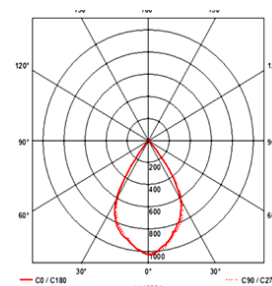

PHOTOMETRICS

	NAME	DRAW POWER (W)	LED COLOUR (CCT)	COLOUR RENDERING INDEX (CRI)	LUMINOUS FLUX (LM)	LUMINAIRE EFFICACY (LM/W)	BEAM ANGLE
LUMINAIRE DATA	ETOSHA 210 R	16	3000K, 3500K, 4000K, 5000K	92	1440 - 1760	90 - 110	20°/30°/38°/60°
	ETOSHA 210 R	30	3000K, 3500K, 4000K, 5000K	92	2700 - 3300	90 - 110	20°/30°/38°/60°
	ETOSHA 210 R	35	3000K, 3500K, 4000K, 5000K	92	3150 - 3850	90 - 110	20°/30°/38°/60°

PHOTOMETRICS

ETOSHA 210 R 20°

ETOSHA 210 R 30°

ETOSHA 210 R 38°

ETOSHA 210 R 60°

FIXTURE FEATURES AND WARRANTY

IP20

5Year
WARRANTY

Cut out size:

- (16W & 30W) = 145mm
- (35W) = 202mm
- Dimensions: 230mm Ø
- Cut out: 210mm Ø

GENERAL SPECIFICATIONS

GENERAL SPECIFICATIONS

DESCRIPTION	SPECIFICATION
LED chip type	Samsung / Vossloh Schwable
LED operating current	450 - 950mA
LED working life (L80B10)	>75 000hrs @ Ta = 25 deg C
Driver type	Tridonic / Vossloh Schwable / TCI
Driver input voltage	110V - 230V
Driver power factor	>0.95λ
Driver nominal life	100 000hrs @ Ta = 25 deg C
Driver dimming	Non - dim / DALI / Bluetooth / Touch DIM
Driver Total Harmonic Distortion (THD)	<20%
Driver surge protection (KV)	2KV
Driver compliance	EN 6 1347-2-13:2006
IP rating	IP20
SABS company certification	10089/15954
Operating temperature range	0°C to +30°C
Housing material	Aluminium / Plastic
Product warranty	5 Years
Product weight excluding packaging	+/- 1.33kg
Product weight including packaging	+/- 1.57kg