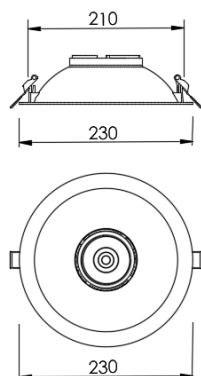

Cut out size:

- (16W & 30W) = 145mm
- (35W) = 202mm
- Dimensions: 230mm Ø
- Cut out: 210mm Ø

GENERAL SPECIFICATIONS

GENERAL SPECIFICATIONS

DESCRIPTION	SPECIFICATION
LED chip type	Samsung / Vossloh Schwable
LED operating current	450 - 950mA
LED working life (L80B10)	>75 000hrs @ Ta = 25 deg C
Driver type	Tridonic / Vossloh Schwable / TCI
Driver input voltage	110V - 230V
Driver power factor	>0.95λ
Driver nominal life	100 000hrs @ Ta = 25 deg C
Driver dimming	Non - dim / DALI / Bluetooth / Touch DIM
Driver Total Harmonic Distortion (THD)	<20%
Driver surge protection (KV)	2KV
Driver compliance	EN 6 1347-2-13:2006
IP rating	IP20
SABS company certification	10089/15954
Operating temperature range	0°C to +30°C
Housing material	Aluminium / Plastic
Product warranty	5 Years
Product weight excluding packaging	+/- 1.33kg
Product weight including packaging	+/- 1.57kg