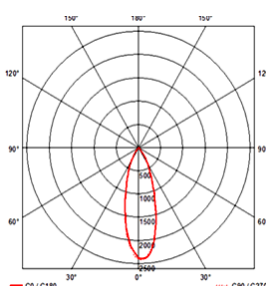

PHOTOMETRICS

	NAME	DRAW POWER (W)	LED COLOUR (CCT)	COLOUR RENDERING INDEX (CRI)	LUMINOUS FLUX (LM)	LUMINAIRE EFFICACY (LM/W)	BEAM ANGLE
LUMINAIRE DATA	ETOSHA 210 R	16	3000K, 3500K, 4000K, 5000K	92	1440 - 1760	90 - 110	20°/30°/38°/60°
	ETOSHA 210 R	30	3000K, 3500K, 4000K, 5000K	92	2700 - 3300	90 - 110	20°/30°/38°/60°
	ETOSHA 210 R	35	3000K, 3500K, 4000K, 5000K	92	3150 - 3850	90 - 110	20°/30°/38°/60°

PHOTOMETRICS

ETOSHA 210 R 20°

ETOSHA 210 R 30°

ETOSHA 210 R 38°

ETOSHA 210 R 60°

FIXTURE FEATURES AND WARRANTY

IP20

5Year
WARRANTY

Cut out size:

- (16W & 30W) = 145mm
- (35W) = 202mm
- Dimensions: 230mm Ø
- Cut out: 210mm Ø

GENERAL SPECIFICATIONS

GENERAL SPECIFICATIONS

DESCRIPTION	SPECIFICATION
LED chip type	Samsung / Vossloh Schwable
LED operating current	450 - 950mA
LED working life (L80B10)	>75 000hrs @ Ta = 25 deg C
Driver type	Tridonic / Vossloh Schwable / TCI
Driver input voltage	110V - 230V
Driver power factor	>0.95λ
Driver nominal life	100 000hrs @ Ta = 25 deg C
Driver dimming	Non - dim / DALI / Bluetooth / Touch DIM
Driver Total Harmonic Distortion (THD)	<20%
Driver surge protection (KV)	2KV
Driver compliance	EN 6 1347-2-13:2006
IP rating	IP20
SABS company certification	10089/15954
Operating temperature range	0°C to +30°C
Housing material	Aluminium / Plastic
Product warranty	5 Years
Product weight excluding packaging	+/- 1.33kg
Product weight including packaging	+/- 1.57kg