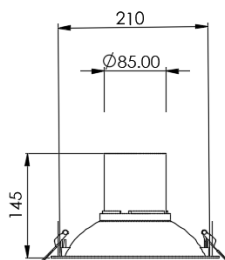

Cut out size:

- (16W & 30W) = 145mm
- (35W) = 202mm
- Dimensions: 230mm Ø
- Cut out: 210mm Ø

GENERAL SPECIFICATIONS

GENERAL SPECIFICATIONS

DESCRIPTION	SPECIFICATION
LED chip type	Samsung / Vossloh Schwable
LED operating current	450 - 950mA
LED working life (L80B10)	>75 000hrs @ Ta = 25 deg C
Driver type	Tridonic / Vossloh Schwable / TCI
Driver input voltage	110V - 230V
Driver power factor	>0.95λ
Driver nominal life	100 000hrs @ Ta = 25 deg C
Driver dimming	Non - dim / DALI / Bluetooth / Touch DIM
Driver Total Harmonic Distortion (THD)	<20%
Driver surge protection (KV)	2KV
Driver compliance	EN 6 1347-2-13:2006
IP rating	IP20
SABS company certification	10089/15954
Operating temperature range	0°C to +30°C
Housing material	Aluminium / Plastic
Product warranty	5 Years
Product weight excluding packaging	+/- 1.33kg
Product weight including packaging	+/- 1.57kg