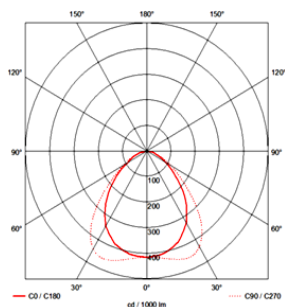

PHOTOMETRICS

KALAHARI T- PRISMATIC

FIXTURE FEATURES AND WARRANTY

IP20

5Year
WARRANTY