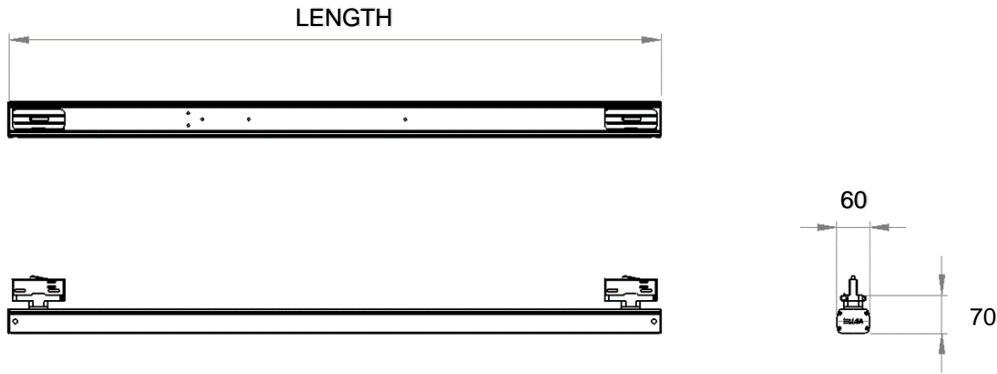

GENERAL SPECIFICATIONS

DESCRIPTION	SPECIFICATION
LED chip type	Samsung
LED operating current	300mA
LED working life (L80B10)	>75 000hrs @ Ta = 25 deg C
Driver type	Tridonic / Vossloh Schwabe / TCI
Driver input voltage	110V - 230V
Driver power factor	>0.95λ
Driver nominal life	100 000hrs @ Ta = 25 deg C
Driver dimming	Non - dim
Driver Total Harmonic Distortion (THD)	<20%
Driver surge protection (KV)	2KV
Driver compliance	EN 61347-2-13:2006
IP rating	IP20
SABS company certification	10089/15954
Operating temperature range	0°C to +40°C
Housing material	Aluminium / PMMA
Product warranty	5 Years
Product weight excluding packaging	+/- 1.32kg/m
Product weight including packaging	+/- 1.34kg/m