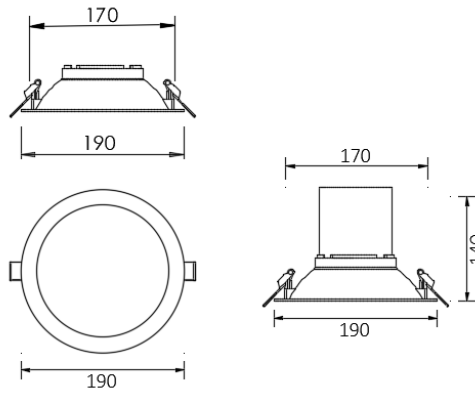

Cut out size:

- (16W & 20W) = 140mm
- Dimensions: 190mm Ø
- Cut out: 170mm Ø

GENERAL SPECIFICATIONS

DESCRIPTION	SPECIFICATION
LED chip type	Samsung
LED operating current	80 - 120mA
LED working life (L80B10)	>75 000hrs @ Ta=25 deg C
Driver type	Tridonic / Vossloh Schwable / TCI
Driver input voltage	110V - 230V
Driver power factor	>0.95λ
Driver nominal life	100 000hrs @ Ta=25 deg C
Driver dimming	Non - dim / DALI / Bluetooth / Touch DIM
Driver Total Harmonic Distortion (THD)	<20%
Driver surge protection (KV)	2KV
Driver compliance	EN 61347-2-13:2006
IP rating	IP20
SABS company certification	10089/15954
Operating temperature range	0°C to +30°C
Housing material	Aluminium / Plastic
Product warranty	5 Years
Product weight excluding packaging	+/- 0.82kg
Product weight including packaging	+/- 1.02kg