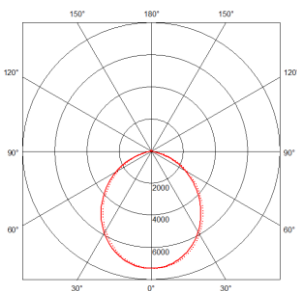

PHOTOMETRICS

LUMINAIRE DATA	NAME	DRAW POWER (W)	LED COLOUR (CCT)	COLOUR RENDERING INDEX (CRI)	LUMINOUS FLUX (LM)	LUMINAIRE EFFICACY (LM/W)	BEAM ANGLE
	KRUGER 170 D	12	3000K, 3500K, 4000K, 5000K	92	1080 - 1320	90 - 110	OPAL
KRUGER 170 D	20	3000K, 3500K, 4000K, 5000K	92	1800 - 2200	90 - 110	OPAL	

PHOTOMETRICS

KRUGER 170 D

FIXTURE FEATURES AND WARRANTY

IP20

5Year
WARRANTY

Cut out size:

- (16W & 20W) = 140mm
- Dimensions: 190mm Ø
- Cut out: 170mm Ø

GENERAL SPECIFICATIONS