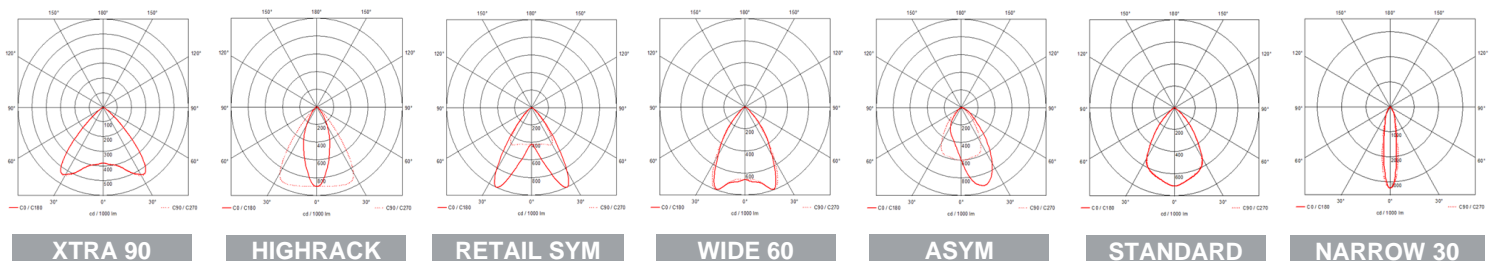

PHOTOMETRICS

FIXTURE FEATURES AND WARRANTY

IP20

LED

5Year
WARRANTY