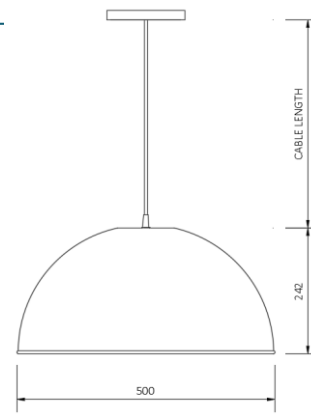

TRACK MOUNT

Cable length options:

- 500mm
- 1000mm
- 1500m

GENERAL SPECIFICATIONS

DESCRIPTION	SPECIFICATION
LED chip type	Samsung
LED operating current	500 - 800mA
LED working life (L80B10)	>75 000hrs @ Ta = 25 deg C
Driver type	Tridonic / Vossloh Schwable / TCI
Driver input voltage	110V - 230V
Driver power factor	>0.95λ
Driver nominal life	100 000hrs @ Ta = 25 deg C
Driver dimming	Non - dim
Driver Total Harmonic Distortion (THD)	<20%
Driver surge protection (KV)	2KV
Driver compliance	EN 61347-2-13:2006
IP rating	IP20
SABS company certification	10089/15954
Operating temperature range	0°C to +40°C
Housing material	Aluminium/ Plastic
Product warranty	5 Years
Product weight excluding packaging	+/- 1.7kg
Product weight including packaging	+/- 2.1kg

PRODUCT IMAGES

General Disclaimer

Liability Disclaimer

Copyright © LED Lighting 2019. All Rights Reserved.

CAPE TOWN
Head office

| 021 510 0028
| sales@ledlighting.co.za
| 1st Floor Hillwood House
25 Paarden Eiland Road
Paarden Eiland, 7405

JOHANNESBURG
Regional Branch

| 021 510 0028
| sales@ledlighting.co.za
| Office Unit 1 Pendoring Office Park,
299 Pendoring Rd, Blackheath,
Randburg, 2195

DURBAN
Regional Branch

021 510 0028
sales@ledlighting.co.za