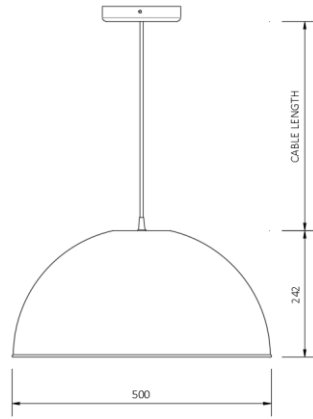

SURFACE MOUNTED