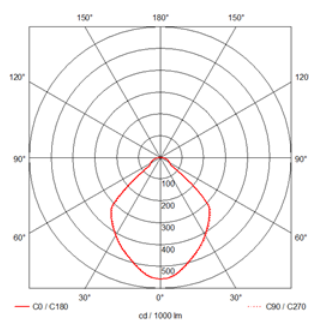

PHOTOMETRICS

KIBIRA

FIXTURE FEATURES AND WARRANTY

IP20

5Year
WARRANTY