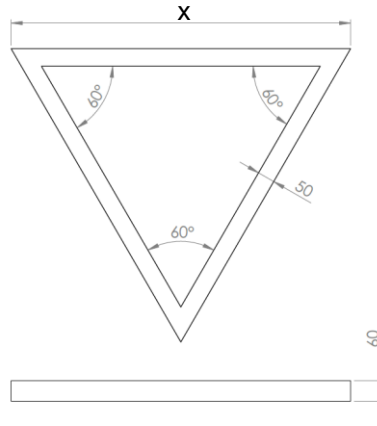

PHOTOMETRICS

	NAME	DRAW POWER (W)	LED COLOUR (CCT)	COLOUR RENDERING INDEX (CRI)	LUMINOUS FLUX (LM)	LUMINAIRE EFFICACY (LM/W)	BEAM ANGLE
LUMINAIRE DATA	CHAAMBI 900	41 / 54	3000K, 3500K, 4000K, 5000K, RGBW, PIXEL RGBW	90	3362 - 4428	82	120°
	CHAAMBI 1200	54 / 72	3000K, 3500K, 4000K, 5000K, RGBW, PIXEL RGBW	90	4428 - 5904	82	120°
	CHAAMBI 1500	66 / 87	3000K, 3500K, 4000K, 5000K, RGBW, PIXEL RGBW	90	5412 - 7134	82	120°

PHOTOMETRICS

CHAAMBI 120°

FIXTURE FEATURES AND WARRANTY

IP20

5Year
WARRANTY

- X = 900mm; 1200mm; 1500mm
- Y= Width
- Depth: 60mm

GENERAL SPECIFICATIONS

GENERAL SPECIFICATIONS	
DESCRIPTION	SPECIFICATION
LED chip type	Samsung / Vossloh Schwable
LED operating voltage	24V
LED working life (L80B10)	>75 000hrs @ Ta = 25 deg C
Driver type	External
Driver dimming	Non - dim / DALI / Bluetooth / Touch DIM / 1-10 / Triac / SPI
IP rating	IP20
SABS company certification	10089/15954
Operating temperature range	0°C to +30°C
Housing material	Aluminium / Chromedek / Fabric