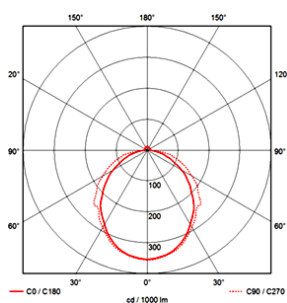

PRODUCT SPECIFICATIONS SHEET

CATEGORY | SURFACE AND SUSPENDED

KEY FEATURES

- **Wattage:** Up to 87W.
- **Luminaire efficacy:** Up to 82lm/W.
- **Heatsink:** Chromadek
- **Mounting:** Surface or suspended.
- **Luminaire colour options:** White / Black / Custom colour on request.
- **LED lifetime (L80B10):** >75 000 hrs.
- **Dimming options:** DALI, Bluetooth, Touch DIM, 1-10, Triac, SPI
- **Custom sizes on request**
- Luminaire supplied with external driver.

PHOTOMETRICS

	NAME	DRAW POWER (W)	LED COLOUR (CCT)	COLOUR RENDERING INDEX (CRI)	LUMINOUS FLUX (LM)	LUMINAIRE EFFICACY (LM/W)	BEAM ANGLE
LUMINAIRE DATA	CHAAMBI 900	41 / 54	3000K, 3500K, 4000K, 5000K, RGBW, PIXEL RGBW	90	3362 - 4428	82	120°
	CHAAMBI 1200	54 / 72	3000K, 3500K, 4000K, 5000K, RGBW, PIXEL RGBW	90	4428 - 5904	82	120°
	CHAAMBI 1500	66 / 87	3000K, 3500K, 4000K, 5000K, RGBW, PIXEL RGBW	90	5412 - 7134	82	120°

PHOTOMETRICS

CHAAMBI 120°

FIXTURE FEATURES AND WARRANTY

IP20

5Year
WARRANTY

- X = 900mm; 1200mm; 1500mm
- Y= Width
- Depth: 60mm

GENERAL SPECIFICATIONS

GENERAL SPECIFICATIONS	
DESCRIPTION	SPECIFICATION
LED chip type	Samsung / Vossloh Schwable
LED operating voltage	24V
LED working life (L80B10)	>75 000hrs @ Ta = 25 deg C
Driver type	External
Driver dimming	Non - dim / DALI / Bluetooth / Touch DIM / 1-10 / Triac / SPI
IP rating	IP20
SABS company certification	10089/15954
Operating temperature range	0°C to +30°C
Housing material	Aluminium / Chromedek / Fabric