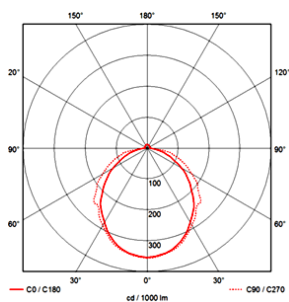

**PRODUCT SPECIFICATIONS SHEET**

**CATEGORY | SURFACE AND SUSPENDED**

**KEY FEATURES**

- **Wattage:** Up to 88W.
- **Luminaire efficacy:** Up to 82lm/W.
- **Heatsink:** Chromadek
- **Mounting:** Surface or suspended.
- **Luminaire colour options:** White / Black / Custom colour on request.
- **LED lifetime (L80B10):** >75 000 hrs.
- **Dimming options:** DALI, Bluetooth, Touch DIM, 1-10, Triac, SPI
- **Custom sizes on request**
- Luminaire supplied with external driver.

**PHOTOMETRICS**

	NAME	DRAW POWER (W)	LED COLOUR (CCT)	COLOUR RENDERING INDEX (CRI)	LUMINOUS FLUX (LM)	LUMINAIRE EFFICACY (LMW)	BEAM ANGLE
LUMINAIRE DATA	MANDA 900	42 / 55	3000K, 3500K, 4000K, 5000K, RGBW, PIXEL RGBW	90	3444 - 4510	82	120°
	MANDA 1200	55 / 73	3000K, 3500K, 4000K, 5000K, RGBW, PIXEL RGBW	90	4510 - 5986	82	120°
	MANDA 1500	66 / 88	3000K, 3500K, 4000K, 5000K, RGBW, PIXEL RGBW	90	5412 - 7216	82	120°

**PHOTOMETRICS**

MANDA 120°

**FIXTURE FEATURES AND WARRANTY**

IP20

**5Year**  
WARRANTY

- X = 900mm; 1200mm; 1500mm
- Width=50mm
- Depth: 60mm