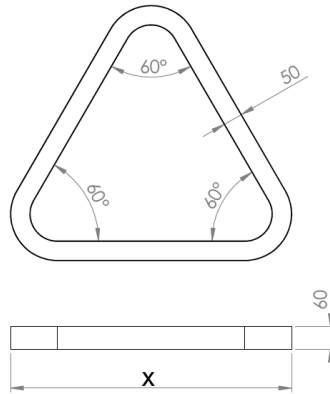

- X = 900mm; 1200mm; 1500mm
- Width=50mm
- Depth: 60mm

GENERAL SPECIFICATIONS

GENERAL SPECIFICATIONS	
DESCRIPTION	SPECIFICATION
LED chip type	Samsung / Vossloh Schwable
LED operating voltage	24V
LED working life (L80B10)	>75 000hrs @ Ta = 25 deg C
Driver type	External
Driver dimming	Non - dim / DALI / Bluetooth / Touch DIM / 1-10 / Triac / SPI
IP rating	IP20
SABS company certification	10089/15954
Operating temperature range	0°C to +30°C
Housing material	Aluminium / Chromedek / Fabric