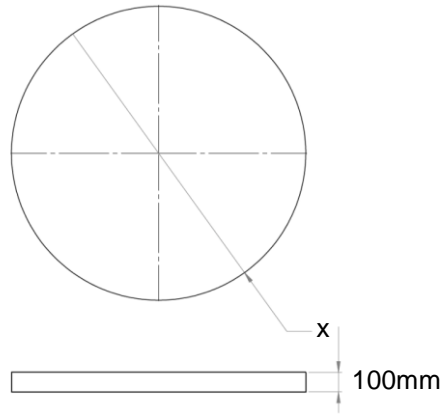

**PRODUCT SPECIFICATIONS SHEET**

**CATEGORY | SURFACE AND SUSPENDED**

**KEY FEATURES**

- **Wattage:** Up to 129W.
- **Luminaire efficacy:** Up to 82lm/W.
- **Heatsink:** Chromadek
- **Mounting:** Surface or suspended.
- **Luminaire colour options:** White / Black / Custom colour on request.
- **LED lifetime (L80B10):** >75 000 hrs.
- **Dimming options:** DALI, Bluetooth, Touch DIM, 1-10, Triac, SPI
- **Custom sizes on request**
- Luminaire supplied with external driver.

**PHOTOMETRICS**

	NAME	DRAW POWER (W)	LED COLOUR (CCT)	COLOUR RENDERING INDEX (CRI)	LUMINOUS FLUX (LM)	LUMINAIRE EFFICACY (LMW)	BEAM ANGLE
LUMINAIRE DATA	WONGO 900	80	3000K, 3500K, 4000K, 5000K, RGBW, PIXEL RGBW	90	6560	82	120°
	WONGO 1200	107	3000K, 3500K, 4000K, 5000K, RGBW, PIXEL RGBW	90	8774	82	120°
	WONGO 1500	129	3000K, 3500K, 4000K, 5000K, RGBW, PIXEL RGBW	90	7380	82	120°

**PHOTOMETRICS**

WONGO 120°

**FIXTURE FEATURES AND WARRANTY**

IP20

**5Year**  
WARRANTY

- X = 900mm; 1200mm; 1500mm
- Depth: 100mm

GENERAL SPECIFICATIONS

GENERAL SPECIFICATIONS	
DESCRIPTION	SPECIFICATION
LED chip type	Samsung / Vossloh Schwable
LED operating voltage	24V
LED working life (L80B10)	>75 000hrs @ Ta = 25 deg C
Driver type	External
Driver dimming	Non - dim / DALI / Bluetooth / Touch DIM / 1-10 / Triac / SPI
IP rating	IP20
SABS company certification	10089/15954
Operating temperature range	0°C to +30°C
Housing material	Aluminium / Chromedek / Fabric