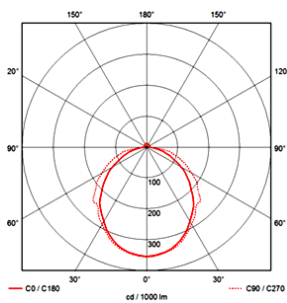

**PRODUCT SPECIFICATIONS SHEET**

**CATEGORY | SURFACE AND SUSPENDED**

**KEY FEATURES**

- **Wattage:** Up to 129W.
- **Luminaire efficacy:** Up to 82lm/W.
- **Heatsink:** Chromadek
- **Mounting:** Surface or suspended.
- **Luminaire colour options:** White / Black / Custom colour on request.
- **LED lifetime (L80B10):** >75 000 hrs.
- **Dimming options:** DALI, Bluetooth, Touch DIM, 1-10, Triac, SPI
- **Custom sizes on request**
- Luminaire supplied with external driver.

**PHOTOMETRICS**

	NAME	DRAW POWER (W)	LED COLOUR (CCT)	COLOUR RENDERING INDEX (CRI)	LUMINOUS FLUX (LM)	LUMINAIRE EFFICACY (LMW)	BEAM ANGLE
LUMINAIRE DATA	WONGO 900	80	3000K, 3500K, 4000K, 5000K, RGBW, PIXEL RGBW	90	6560	82	120°
	WONGO 1200	107	3000K, 3500K, 4000K, 5000K, RGBW, PIXEL RGBW	90	8774	82	120°
	WONGO 1500	129	3000K, 3500K, 4000K, 5000K, RGBW, PIXEL RGBW	90	7380	82	120°

**PHOTOMETRICS**

WONGO 120°

**FIXTURE FEATURES AND WARRANTY**

IP20

**5Year**  
WARRANTY

- X = 900mm; 1200mm; 1500mm
- Depth: 100mm

GENERAL SPECIFICATIONS

GENERAL SPECIFICATIONS	
DESCRIPTION	SPECIFICATION
LED chip type	Samsung / Vossloh Schwable
LED operating voltage	24V
LED working life (L80B10)	>75 000hrs @ Ta = 25 deg C
Driver type	External
Driver dimming	Non - dim / DALI / Bluetooth / Touch DIM / 1-10 / Triac / SPI
IP rating	IP20
SABS company certification	10089/15954
Operating temperature range	0°C to +30°C
Housing material	Aluminium / Chromedek / Fabric

PRODUCT IMAGES

Perspective view

**General Disclaimer**  
Content is subject to change. Fluctuations in mains voltage and in LED forward voltage mean that lumen output and power draw may be subject to deviation (+-5%) of rated value.