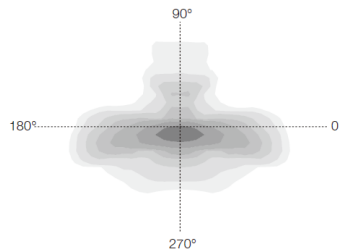

PHOTOMETRICS

KASUNGU – T2

FIXTURE FEATURES AND WARRANTY

IP66

5Year
WARRANTY