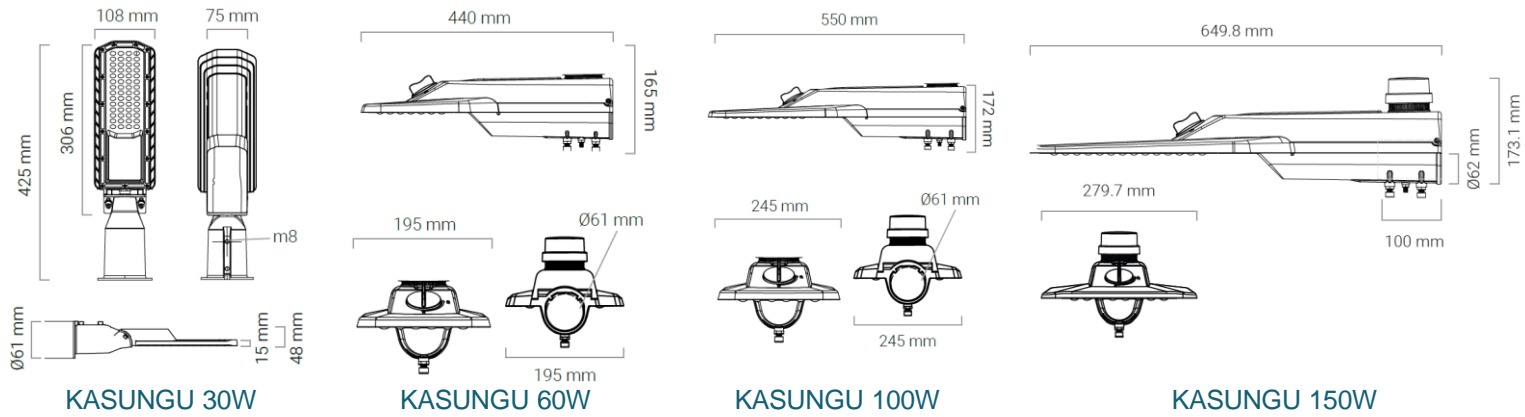

### KEY FEATURES

- **Power level up to 150W.**
- **Luminaire efficacy:** Up to 170lm/W.
- **Heatsink:** Aluminium.
- **Mounting:** Spigot entry.
- **Luminaire colour options:** Black.
- **Driver lifetime:** >75 000 hrs.
- **LED lifetime (L80B10):** >50 000 hrs.
- **Dimming options:** Non-dimmable.
- Luminaire supplied with integrated driver.

## PHOTOMETRICS

	NAME	DRAW POWER (W)	LED COLOUR (CCT)	COLOUR RENDERING INDEX (CRI)	LUMINOUS FLUX (LM)	LUMINAIRE EFFICACY (LM/W)	BEAM ANGLE
LUMINAIRE DATA	KASUNGU	30	4000 / 5700	80	4200	140	T2
	KASUNGU	60	4000 / 5700	80	10200	170	T2
	KASUNGU	100	4000 / 5700	80	17000	170	T2
	KASUNGU	150	4000 / 5700	80	25500	170	T2

## PHOTOMETRICS

KASUNGU – T2

## FIXTURE FEATURES AND WARRANTY

IP66

**5Year**  
WARRANTY

GENERAL SPECIFICATIONS

DESCRIPTION	SPECIFICATION
LED chip type	Philips 3030
LED working life (L80B10)	>50 000hrs @ Ta=25 deg C
Driver input voltage	100V - 277V
Driver power factor	>0.95λ
Driver nominal life	75 000hrs @ Ta=25 deg C
Driver dimming	1- 10V; PWM; Resistance
Driver Total Harmonic Distortion (THD)	<20%
Driver surge protection (KV)	10KV
Certification	CE, EMC, IEC60598, ErP
IP rating	IP66
Operating temperature range	-25°C to +50°C
Housing material	Aluminium/ PC
Impact protection grade	IK08
Product warranty	5 Years
Product weight excluding packaging	+/- 1.0kg - 5.3kg
Product weight including packaging	+/- 1.4kg - 6.5kg
Optional accessories	76 - 84mm Adaptor