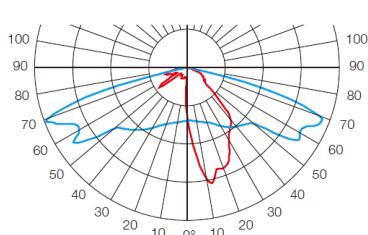

PHOTOMETRICS

KASUNGU – T2

FIXTURE FEATURES AND WARRANTY

IP66

5Year
WARRANTY