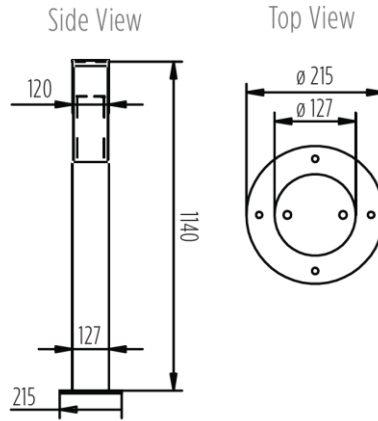

GENERAL SPECIFICATIONS

GENERAL SPECIFICATIONS

DESCRIPTION	SPECIFICATION
LED chip type	Vossloh Schwabe
LED working life (L80B10)	>75 000hrs @ Ta = 25 deg C
Driver type	Vossloh Schwabe / TCI
Driver input voltage	110V - 230V
Driver power factor	>0.95λ
Driver nominal life	100 000hrs @ Ta = 25 deg C
Driver Total Harmonic Distortion (THD)	<20%
Driver surge protection (KV)	2KV
Driver compliance	EN 6 1347-2-13:2006
IP rating	IP44
Housing material	Aluminium / Plastic
Product warranty	5 Years

PRODUCT IMAGES

General Disclaimer

Liability Disclaimer

Copyright © LED Lighting 2019. All Rights Reserved.

CAPE TOWN
Head office

| 021 510 0028
| sales@ledlighting.co.za
| 1st Floor Hillwood House
25 Paarden Eiland Road
Paarden Eiland, 7405

JOHANNESBURG
Regional Branch

| 021 510 0028
| sales@ledlighting.co.za
| Office Unit 1 Pendoring Office Park,
299 Pendoring Rd, Blackheath,
Randburg, 2195

DURBAN
Regional Branch

021 510 0028
sales@ledlighting.co.za