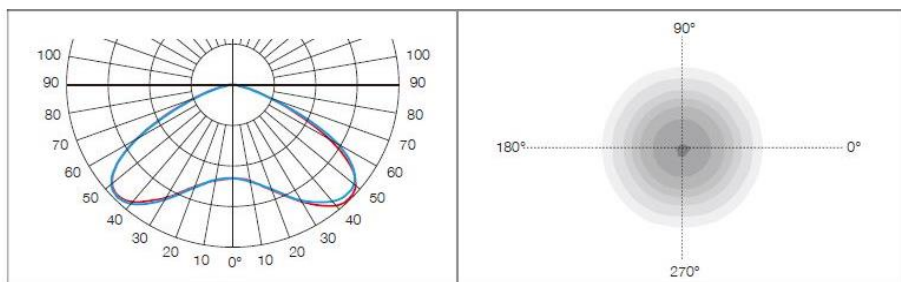

PHOTOMETRICS

KIBALE - OPAL

FIXTURE FEATURES AND WARRANTY

IP44

5Year
WARRANTY