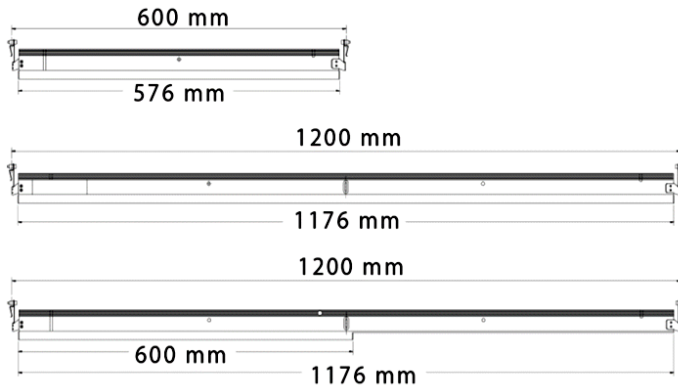

PRODUCT SPECIFICATIONS SHEET

CATEGORY | RECESSED INLAY LUMINAIRES

KEY FEATURES

- **Luminaire efficacy:** Up to 84lm/W.
- **Mounting:** Replaces T-bar ceiling grid.
- **Luminaire colour options:** White / black / anodised .
- **Driver lifetime:** >100 000 hrs.
- **LED lifetime (L80B10):** >75 000 hrs.
- **Dimming options:** DALI, Bluetooth, Touch DIM
- Tuneable white available on request.
- Luminaire supplied with external driver.

PHOTOMETRICS

	NAME	DRAW POWER (W)	LED COLOUR (CCT)	COLOUR RENDERING INDEX (CRI)	LUMINOUS FLUX (LM)	LUMINAIRE EFFICACY (LM/W)	BEAM ANGLE
LUMINAIRE DATA	NKASA 600	20	3000K, 4000K, 5700K	80	1580 - 1680	79 - 84	BLOCK DIFFUSED
	NKASA 1200	40	3000K, 4000K, 5700K	80	3160 - 3360	79 - 84	BLOCK DIFFUSED
	NKASA 1200L	20	3000K, 4000K, 5700K	80	1580 - 1680	79 - 84	BLOCK DIFFUSED

NAME	LENGTH	WIDTH	HEIGHT
NKASA 600	576mm	25mm	70mm
NKASA 1200	1176mm	25mm	70mm
NKASA 1200L	1176mm	25mm	70mm

PHOTOMETRICS

NKASA – BLOCK DIFFUSED

FIXTURE FEATURES AND WARRANTY

IP20

5Year
WARRANTY

GENERAL SPECIFICATIONS