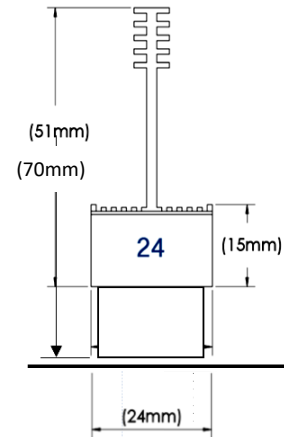

PHOTOMETRICS

	NAME	DRAW POWER (W)	LED COLOUR (CCT)	COLOUR RENDERING INDEX (CRI)	LUMINOUS FLUX (LM)	LUMINAIRE EFFICACY (LM/W)	BEAM ANGLE
LUMINAIRE DATA	NKASA 600	20	3000K, 4000K, 5700K	80	1580 - 1680	79 - 84	BLOCK DIFFUSED
	NKASA 1200	40	3000K, 4000K, 5700K	80	3160 - 3360	79 - 84	BLOCK DIFFUSED
	NKASA 1200L	20	3000K, 4000K, 5700K	80	1580 - 1680	79 - 84	BLOCK DIFFUSED

NAME	LENGTH	WIDTH	HEIGHT
NKASA 600	576mm	25mm	70mm
NKASA 1200	1176mm	25mm	70mm
NKASA 1200L	1176mm	25mm	70mm

PHOTOMETRICS

NKASA – BLOCK DIFFUSED

FIXTURE FEATURES AND WARRANTY

IP20

5Year
WARRANTY

GENERAL SPECIFICATIONS